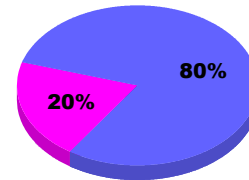

YTD Status Quo Clubs 2012-2013

Status Quo Clubs Compared to Status Quo Members

Legend: Status Quo Clubs (Cyan), Total Status Quo Members (Green)

MEMBERSHIP

**Membership Results
2012-2013**

**Membership
2011-2012**

Month	Net Memb Goal	Actual New Memb	Actual Dropped Memb	Gain/Loss of Memb	Gain/Loss of Memb
Jul/Aug/Sep		22	-19	3	2
Totals		22	-19	3	2

Membership Results 2012-2013

Goal, New, Dropped, Gain/Loss

Legend: Goal (Cyan), Actual (Green), Dropped (Yellow), Gain Loss (Magenta)

Comparison of Membership Gain/Loss

Current Year Compared to the Previous Year

Legend: Current Year (Cyan), Previous Year (Green)

Gender Comparison 2012-2013

Jul/Aug/Sep

Legend: Male (Blue), Female (Magenta)