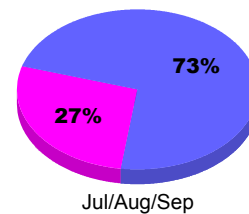

YTD Status Quo Clubs 2012-2013

Status Quo Clubs Compared to Status Quo Members

Legend: Status Quo Clubs (Cyan), Total Status Quo Members (Green)

MEMBERSHIP

**Membership Results
2012-2013**

**Membership
2011-2012**

Month	Net Memb Goal	Actual New Memb	Actual Dropped Memb	Gain/Loss of Memb	Gain/Loss of Memb
Jul/Aug/Sep		17	-13	4	-4
Totals		17	-13	4	-4

Membership Results 2012-2013

Goal, New, Dropped, Gain/Loss

Legend: Goal (Cyan), Actual (Green), Dropped (Yellow), Gain Loss (Magenta)

Comparison of Membership Gain/Loss

Current Year Compared to the Previous Year

Legend: Current Year (Cyan), Previous Year (Green)

Gender Comparison 2012-2013

Jul/Aug/Sep

Legend: Male (Blue), Female (Magenta)